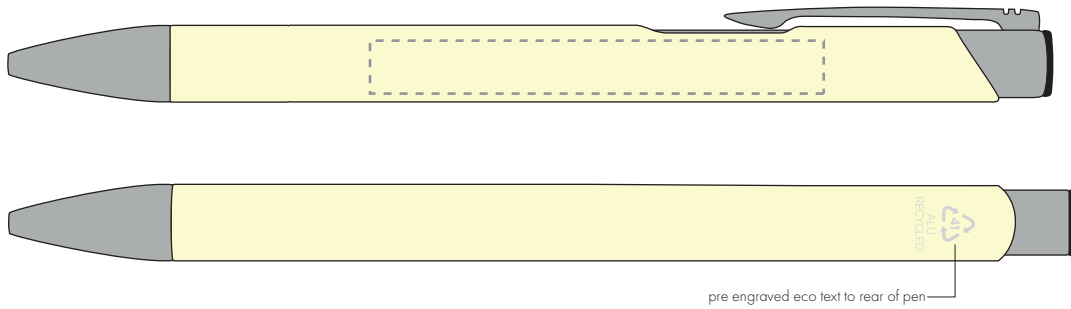

Your Ref:  
Our Ref:

Quantity:  
Version: 1

Product Code: TPC982001  
Product Colour: PASTEL YELLOW

**PRINTING CONCERNS:**

We stock this item in the following colours

**PANTONE REFERENCE(S)**

- Colour 1
- Colour 2
- Colour 3
- Colour 4

ARTWORK SCALE 100%

ARTWORK SCALE 100%  
Side Print Area:  
60mm x 7mm

pre engraved eco text to rear of pen

Product Image for visualisation  
- colours may vary

The dashed line is to demonstrate print area and will not appear on your printed item